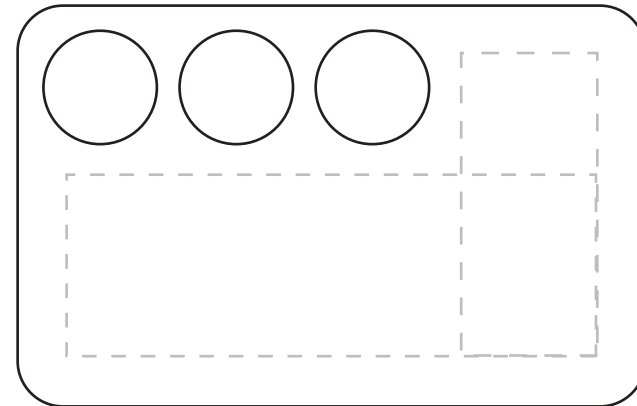

## ARTWORK 100%

Imprint Area: Case: Standard 70mm w x 24mm h

Optional 18mm w x 40mm h

Pen: 27mm w x 10mm h

Product Size: 83mm w x 53mm h x 20mm d

Standard

Option

Pen

Dotted line indicates maximum print area

## LAYOUT

Case

Pen

Cap

Barrel

Note: Line drawings are for print positional guide only. Drawings are approx. 100% size unless specified and may not be an exact representation of the detail of the product. Please familiarise yourself with the product prior to approving.